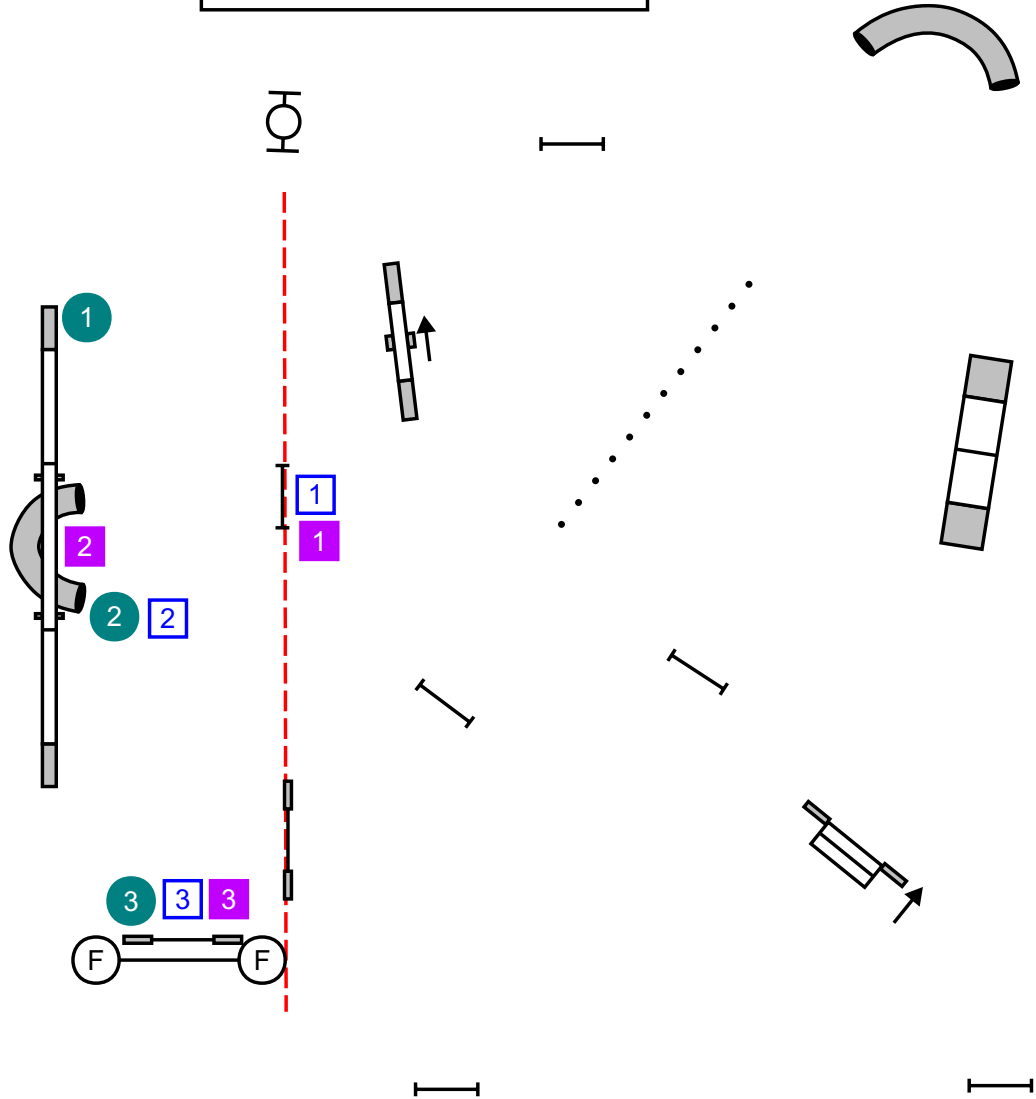

ARFF 10-4-23: USDAA Gamblers
Based on Sheri Boone, 7/18/10, BARK

1-2-5-7 point system/ 25-second opening
 All jumps = 1; Tire, tunnels, chute = 3; Contacts = 5; Weaves = 7
 Must cross finish jump to stop time
 Teal = Masters; Blue = Advanced; Purple = Novice